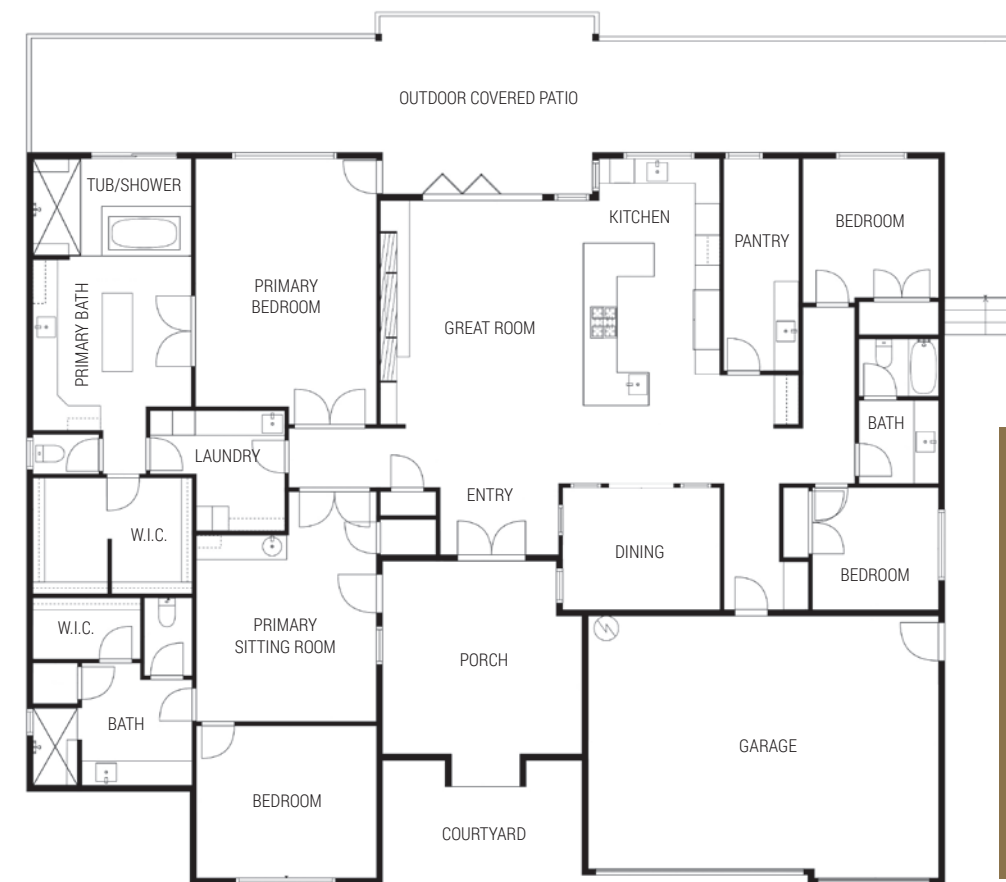

### GOURMET KITCHEN

- 48" Cooktop
- Frigidaire® Professional Side-by-Side Refrigerator
- Double Oven
- Custom Designer Hood
- Custom Pull-out Cabinets

### SPA INSPIRED BATHS

- Heated Shower Floor Tile
- Oversized 2-Person Soaking Tub
- 6 Shower Heads: 3 Rain Heads with 1 Above Tub
- Island in Main Bath
- Curling Iron and Hairdryer Stations

## DESIGNER SERIES

*Now that is Luxury.*

- Engineered Hardwood Floors
- Gourmet Kitchen Featuring a 48" Cooktop, a Custom Vent Hood, Expansive Solid Surface Counters, and a Spectacular Cabinet Package
- Primary Shower with Oversized Soaking Tub and Heated Shower Floor