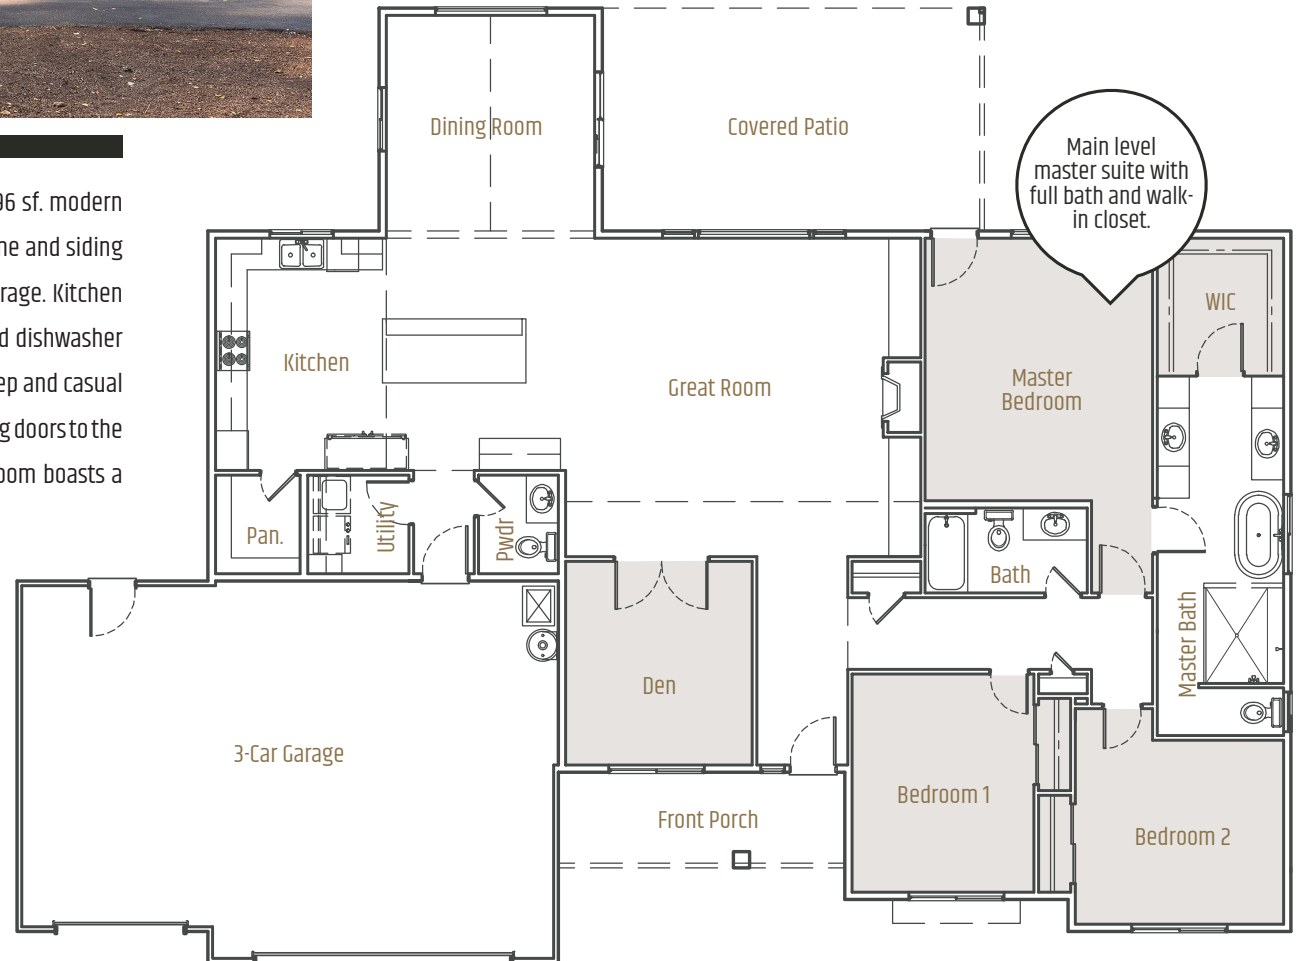

REVENANT

REVENANT PLAN DETAILS

Living Size: 2496 sf. • Garage: 3-Car • Bedrooms: 3 • Bathrooms: 2.5
Gourmet Kitchen • Rear Covered Porch

The stunning design and eye-catching details of this 2,496 sf. modern farmhouse make this home a real beauty! Inside the stone and siding exterior, you'll find 3 bedrooms, 2.5 baths, and a 3-car garage. Kitchen features a generously sized island with a built-in sink and dishwasher plus a table section with seating for 6, perfect for food prep and casual meals. The spacious great room and dining area offer sliding doors to the covered back patio bringing in tons of light! The great room boasts a large fireplace, and expansive 11' ceilings.